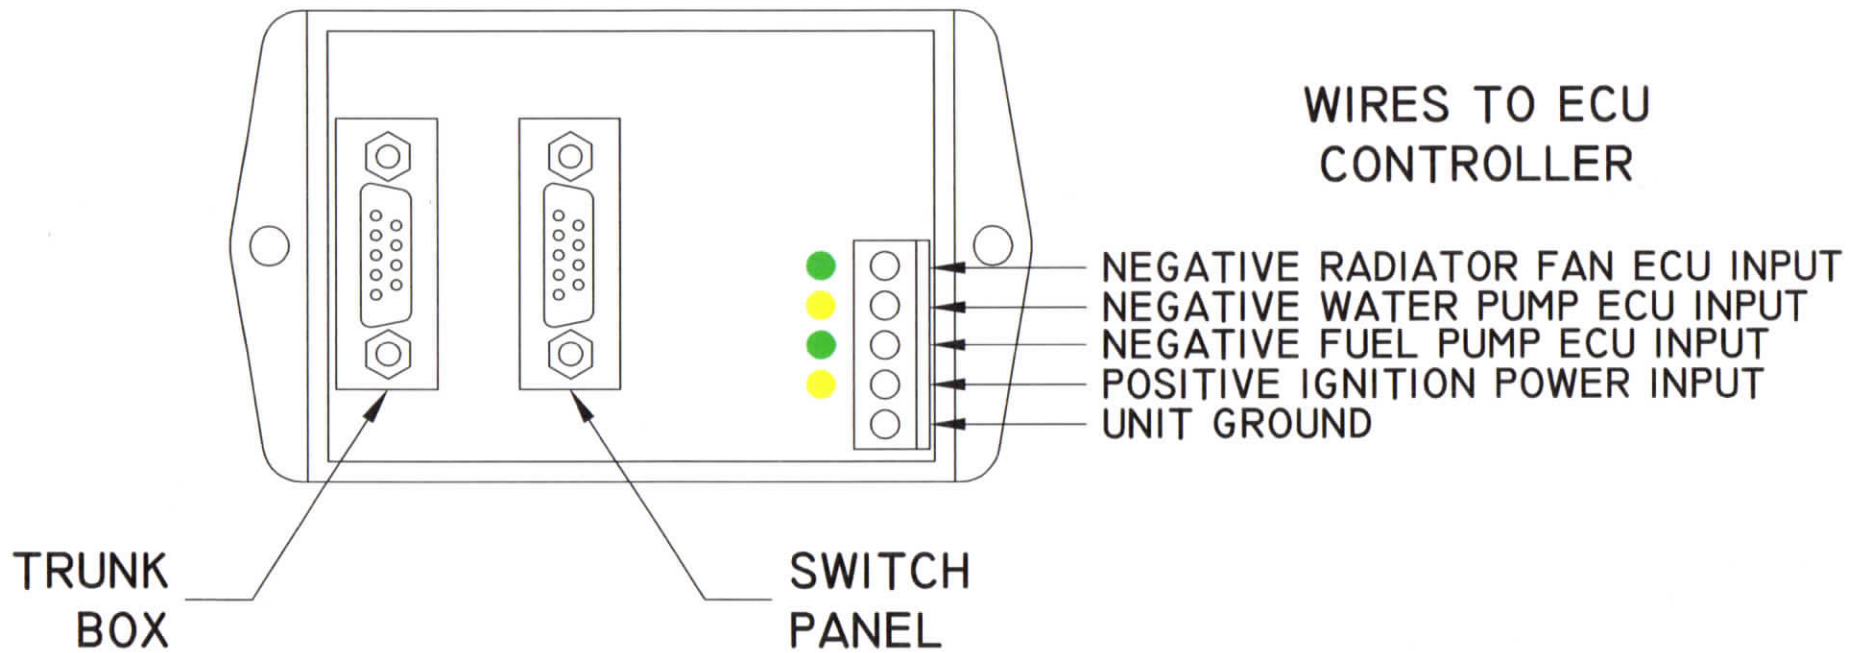

INTERFACE FOR ECU ACTIVATION OF FUEL PUMP-WATER PUMP-RADIATOR FAN

<p>THIS DRAWING IS PROPERTY OF SPAGHETTI MENDERS INC. 6171 CONDON ROAD STILLMAN VALLEY, IL. 61084</p> <p>COMPLETE WIRING SYSTEMS NITROUS CONTROL SYSTEMS CUSTOM SWITCH PANELS WIRING HEADLIGHT TO TAILLIGHTS</p>	SPAGHETTI MENDERS INC.		DATE 08/12/17
	NEW INTERGRATED POWER SYSTEMS		DRAWN BY RAL
	PHONE # (815)-963-1005	FAX # (815)-962-6876	COST. # 08715
	PARTS LAYOUT FOR ALL CONTROLLERS CABLE HOOKUPS AND PLACEMENT		SALESMAN BOB
			WWW.RACEWIRING.COM