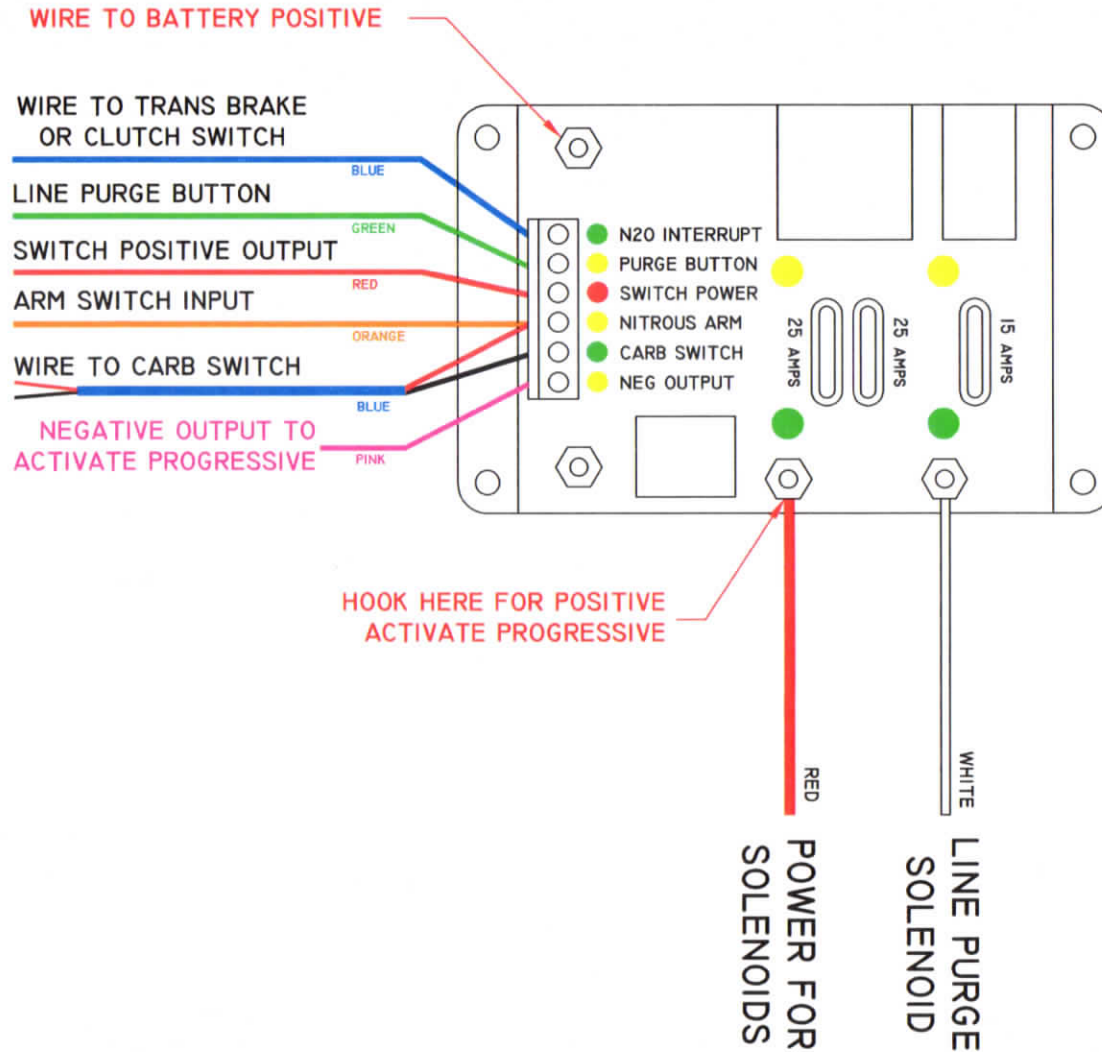

# I STAGE NITROUS 70AMP CONTROLLER WITH LINE PURGE AND PROGRESSIVE NEGATIVE OUTPUT

<p>THIS DRAWING IS PROPERTY OF SPAGHETTI MENDERS INC. 5183 E WALDEN ROAD BYRON, IL. 61010</p> <p><b>COMPLETE WIRING SYSTEMS</b> <b>NITROUS CONTROL SYSTEMS</b> <b>CUSTOM SWITCH PANELS</b> <b>WIRING HEADLIGHT TO TAILLIGHTS</b></p>	<b>SPAGHETTI MENDERS INC.</b>		DATE 08/12/17
	NEW INTERGRATED POWER SYSTEMS		DRAWN BY RAL
	PHONE # (815)-963-1005		COST. # 08715
	PARTS LAYOUT FOR ALL CONTROLLERS CABLE HOOKUPS AND PLACEMENT		SALESMAN BOB
			WWW.RACEWIRING.COM